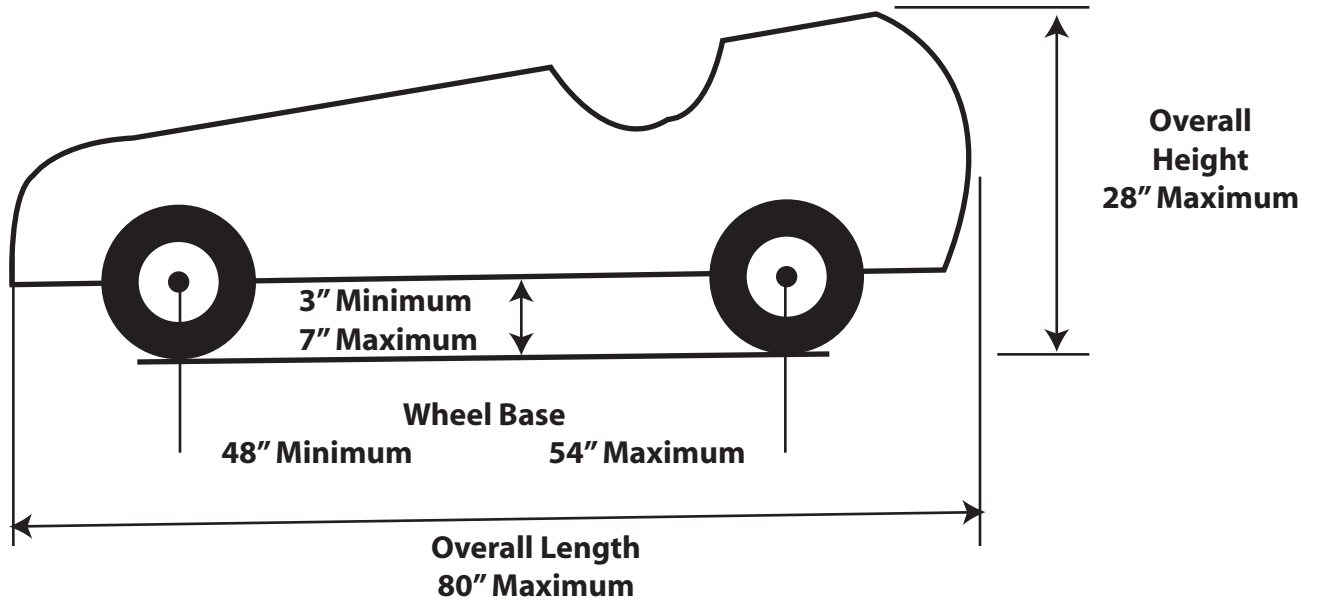

Soap Box Derby Car Specifications

WHEELS
8" Diameter
1/2" Axle