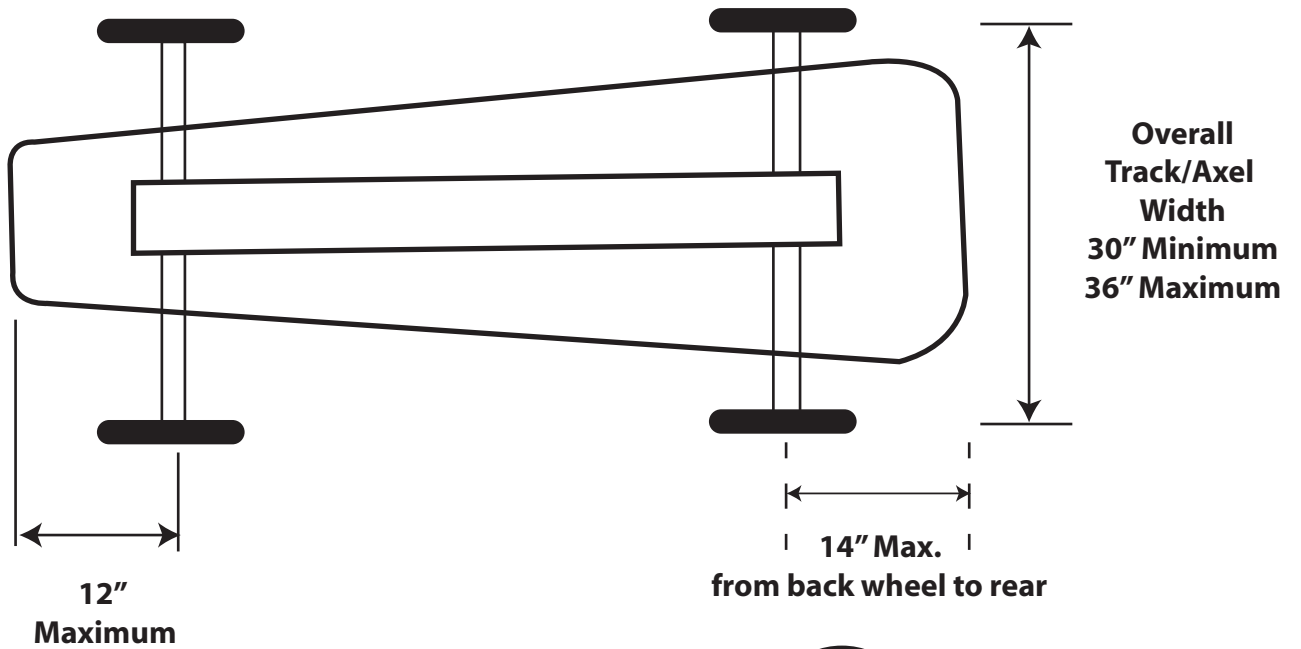

Soap Box Derby Car Specifications

WHEELS
8" Diameter
1/2" Axle